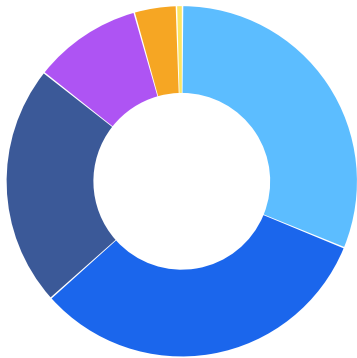

Top Industry LQ

Top Industry GRP

Top Industry Earnings

Largest Industries

Business Characteristics

Business Size

	Percentage	Business Count
1 to 4 employees	31.1%	56
5 to 9 employees	32.2%	58
10 to 19 employees	22.2%	40
20 to 49 employees	10.0%	18
50 to 99 employees	3.9%	7
100 to 249 employees	0.6%	1