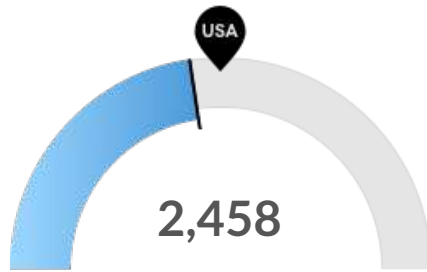

Historic & Projected Trends

Population Trends

As of 2020 the region's population increased by 3.2% since 2015, growing by 302. Population is expected to increase by 1.6% between 2020 and 2025, adding 158.

Timeframe	Population
2015	9,369
2016	9,273
2017	9,400
2018	9,133
2019	9,614
2020	9,672
2021	9,716
2022	9,746
2023	9,777
2024	9,805
2025	9,830

Job Trends

From 2015 to 2020, jobs increased by **10.8%** in Waterford, CA (in Stanislaus county) (ZIP 95386) from 1,636 to **1,812**. This change **outpaced the national growth rate of 3.1% by 7.7%**.

Timeframe	Jobs
2015	1,636
2016	1,670
2017	1,797
2018	1,869
2019	1,849
2020	1,812
2021	1,837
2022	1,857
2023	1,874
2024	1,889
2025	1,897

Population Characteristics

Millennials

Waterford, CA (in Stanislaus county) (ZIP 95386) has 1,770 millennials (ages 25-39). The national average for an area this size is 1,982.

Retiring Soon

Retirement risk is low in Waterford, CA (in Stanislaus county) (ZIP 95386). The national average for an area this size is 2,827 people 55 or older, while there are 2,458 here.

Racial Diversity