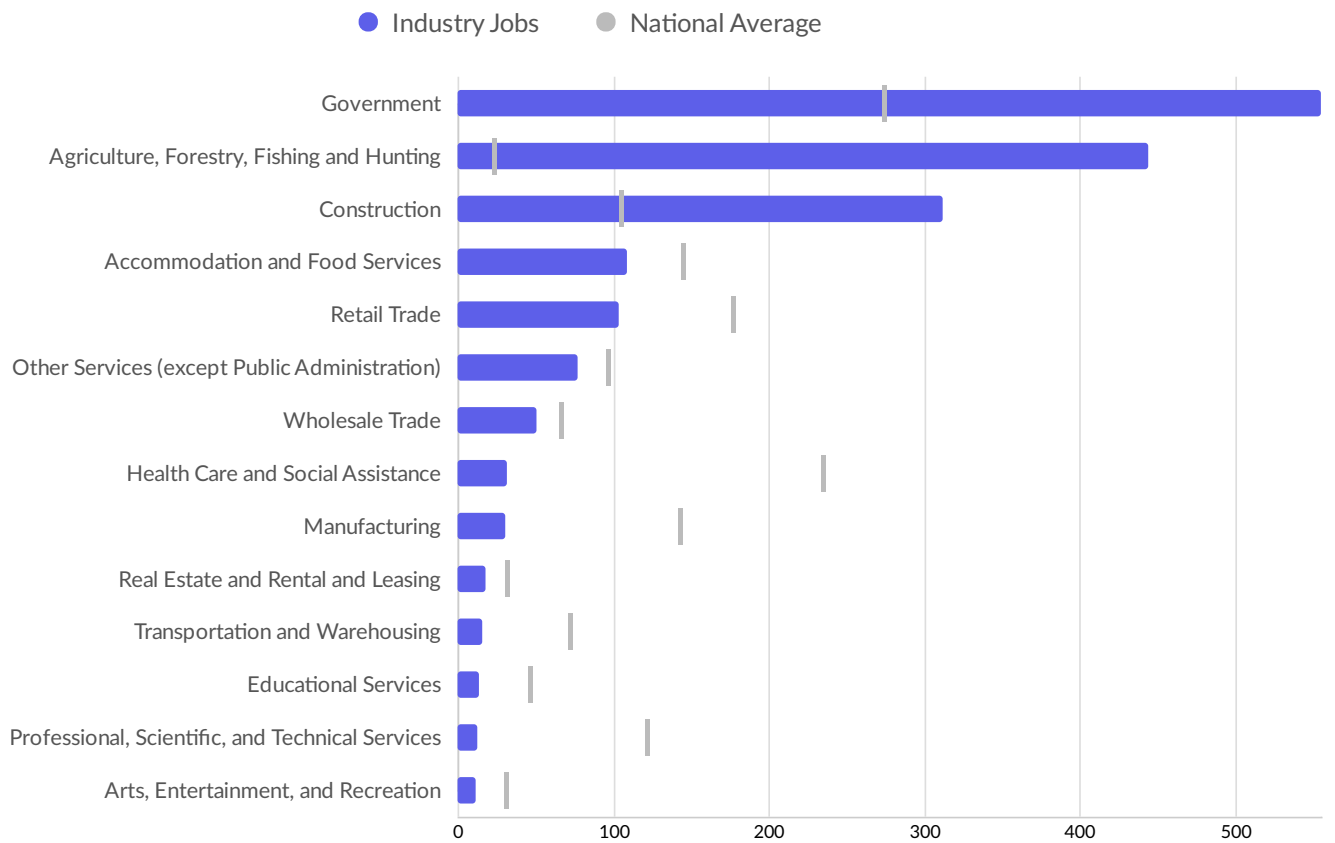

Place of Work vs Place of Residence

Understanding where talent in Waterford, CA (in Stanislaus county) currently works compared to where talent lives can help you optimize site decisions.

Where Talent Works

ZIP	Name	2020 Employment
95386	Waterford, CA (in Stanis...	1,812

Where Talent Lives

ZIP	Name	2020 Workers
95386	Waterford, CA (in Stanis...	4,561

Industry Characteristics

Largest Industries

Top Growing Industries