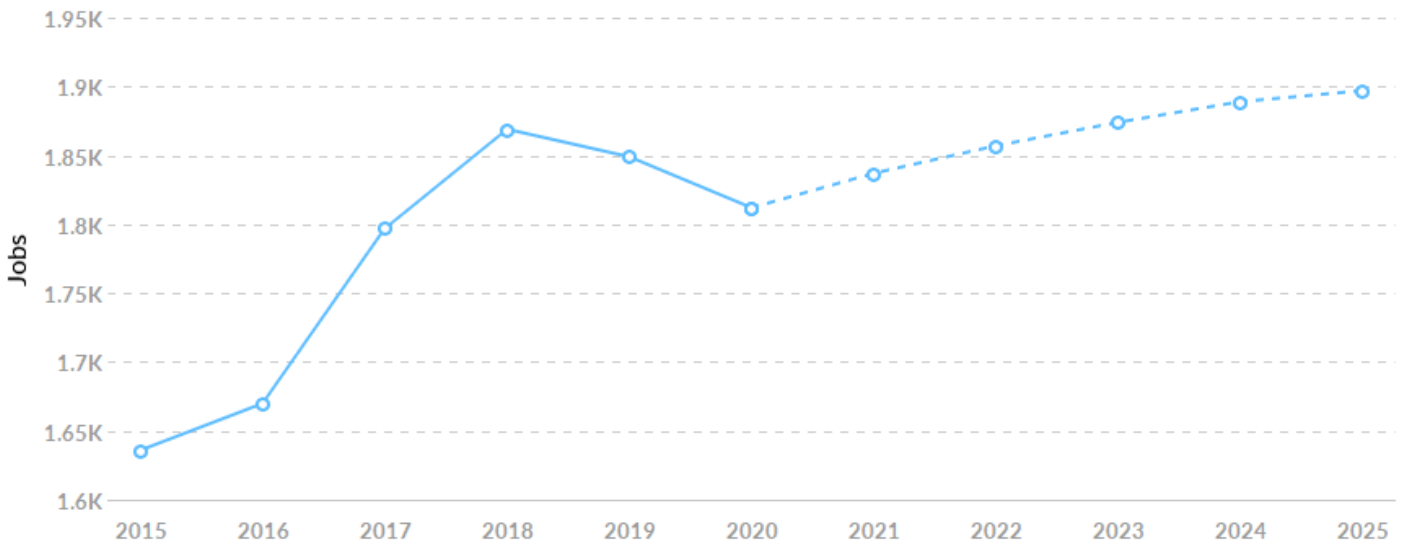

Economy Overview

9,672

Population (2020)

Population **grew by 302** over the last 5 years and is projected to **grow by 158** over the next 5 years.

1,812

Total Regional Employment

Jobs **grew by 175** over the last 5 years and are projected to **grow by 85** over the next 5 years.

Historic & Projected Trends

Population Trends

As of 2020 the region's population increased by 3.2% since 2015, growing by 302. Population is expected to increase by 1.6% between 2020 and 2025, adding 158.

Timeframe	Population
2015	9,369
2016	9,273
2017	9,400
2018	9,133
2019	9,614
2020	9,672
2021	9,716
2022	9,746
2023	9,777
2024	9,805
2025	9,830

Job Trends

From 2015 to 2020, jobs increased by **10.8%** in Waterford, CA (in Stanislaus county) (ZIP 95386) from 1,636 to **1,812**. This change **outpaced the national growth rate of 3.1% by 7.7%**.

Timeframe	Jobs
2015	1,636
2016	1,670
2017	1,797
2018	1,869
2019	1,849
2020	1,812
2021	1,837
2022	1,857
2023	1,874
2024	1,889
2025	1,897

Population Characteristics

Millennials

Waterford, CA (in Stanislaus county) (ZIP 95386) has 1,770 millennials (ages 25-39). The national average for an area this size is 1,982.