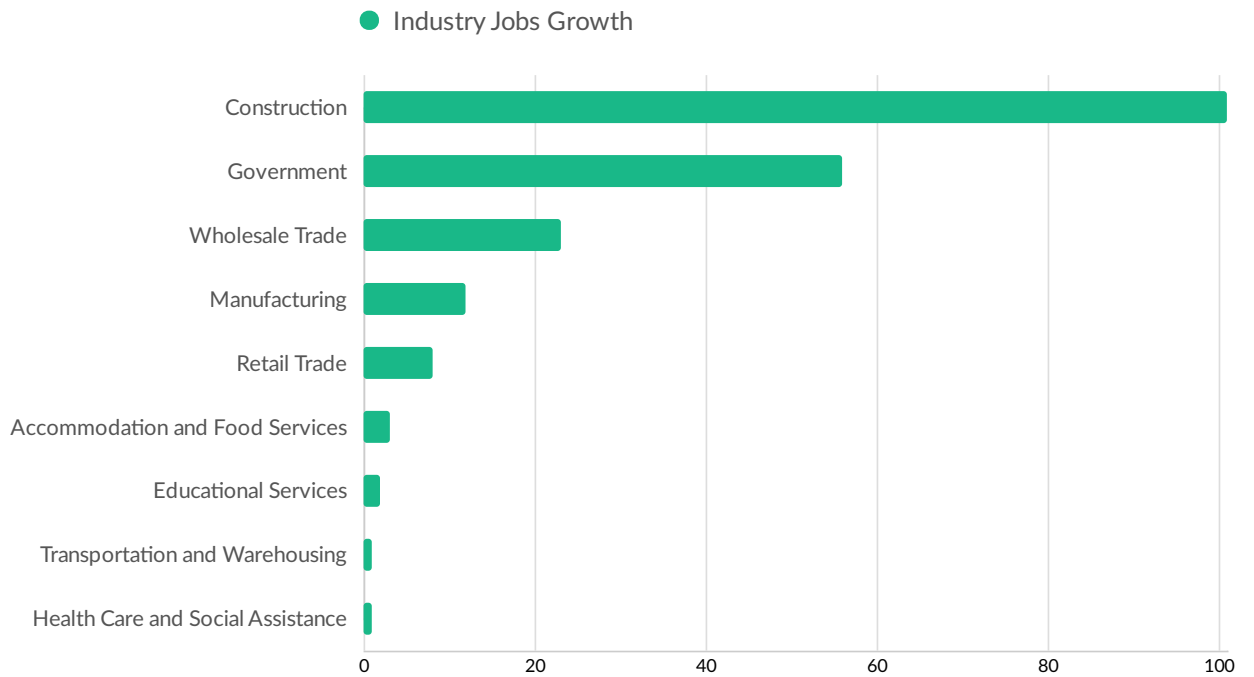

ZIP	Name	2020 Employment
95386	Waterford, CA (in Stanis...	1,812

Where Talent Lives

ZIP	Name	2020 Workers
95386	Waterford, CA (in Stanis...	4,561

Industry Characteristics

Largest Industries

Top Growing Industries