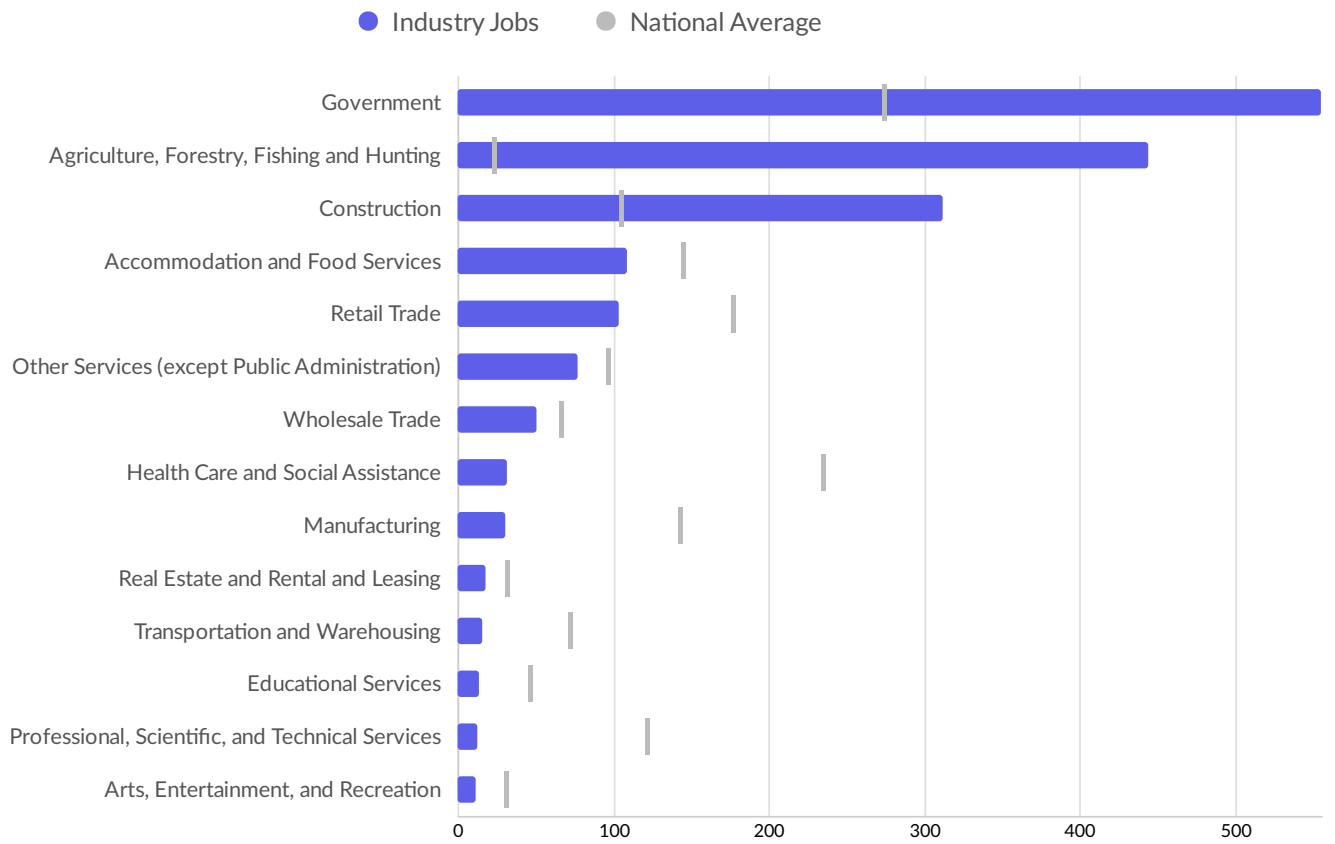

Top Industry LQ

Top Industry GRP

Top Industry Earnings

Largest Industries

Business Characteristics

Business Size

	Percentage	Business Count
1 to 4 employees	31.1%	56
5 to 9 employees	32.2%	58
10 to 19 employees	22.2%	40
20 to 49 employees	10.0%	18
50 to 99 employees	3.9%	7
100 to 249 employees	0.6%	1