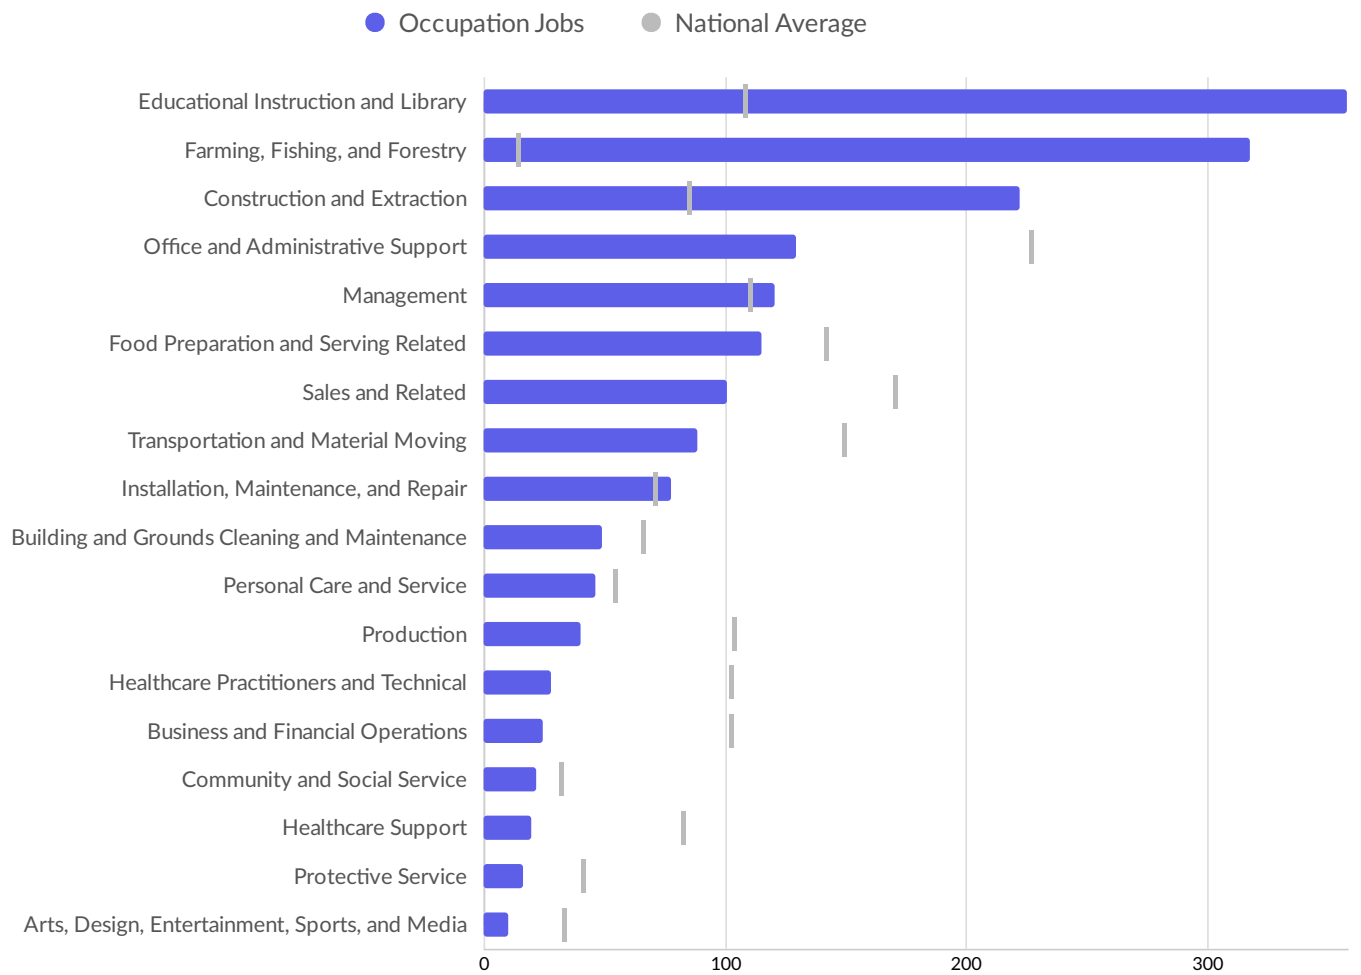

Workforce Characteristics

Largest Occupations