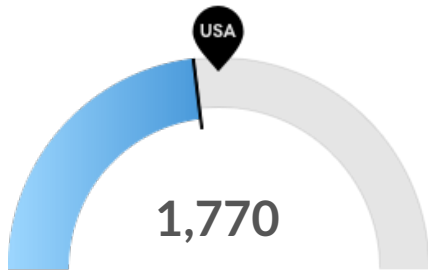

Historic & Projected Trends

Population Trends

As of 2020 the region's population increased by 3.2% since 2015, growing by 302. Population is expected to increase by 1.6% between 2020 and 2025, adding 158.

Timeframe	Population
2015	9,369
2016	9,273
2017	9,400
2018	9,133
2019	9,614
2020	9,672
2021	9,716
2022	9,746
2023	9,777
2024	9,805
2025	9,830

Job Trends

From 2015 to 2020, jobs increased by **10.8%** in Waterford, CA (in Stanislaus county) (ZIP 95386) from 1,636 to **1,812**. This change **outpaced the national growth rate of 3.1% by 7.7%**.

Timeframe	Jobs
2015	1,636
2016	1,670
2017	1,797
2018	1,869
2019	1,849
2020	1,812
2021	1,837
2022	1,857
2023	1,874
2024	1,889
2025	1,897

Population Characteristics

Millennials

Waterford, CA (in Stanislaus county) (ZIP 95386) has 1,770 millennials (ages 25-39). The national average for an area this size is 1,982.

Retiring Soon

Retirement risk is low in Waterford, CA (in Stanislaus county) (ZIP 95386). The national average for an area this size is 2,827 people 55 or older, while there are 2,458 here.

Racial Diversity