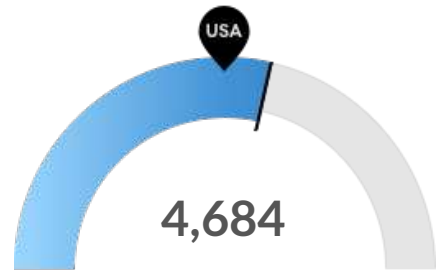

Historic & Projected Trends

Population Trends

As of 2020 the region's population increased by 3.2% since 2015, growing by 302. Population is expected to increase by 1.6% between 2020 and 2025, adding 158.

Timeframe	Population
2015	9,369
2016	9,273
2017	9,400
2018	9,133
2019	9,614
2020	9,672
2021	9,716
2022	9,746
2023	9,777
2024	9,805
2025	9,830

Job Trends

From 2015 to 2020, jobs increased by **10.8%** in Waterford, CA (in Stanislaus county) (ZIP 95386) from 1,636 to **1,812**. This change **outpaced the national growth rate of 3.1% by 7.7%**.

Timeframe	Jobs
2015	1,636
2016	1,670
2017	1,797
2018	1,869
2019	1,849
2020	1,812
2021	1,837
2022	1,857
2023	1,874
2024	1,889
2025	1,897

Population Characteristics

Millennials

Waterford, CA (in Stanislaus county) (ZIP 95386) has 1,770 millennials (ages 25-39). The national average for an area this size is 1,982.

Retiring Soon

Retirement risk is low in Waterford, CA (in Stanislaus county) (ZIP 95386). The national average for an area this size is 2,827 people 55 or older, while there are 2,458 here.

Racial Diversity