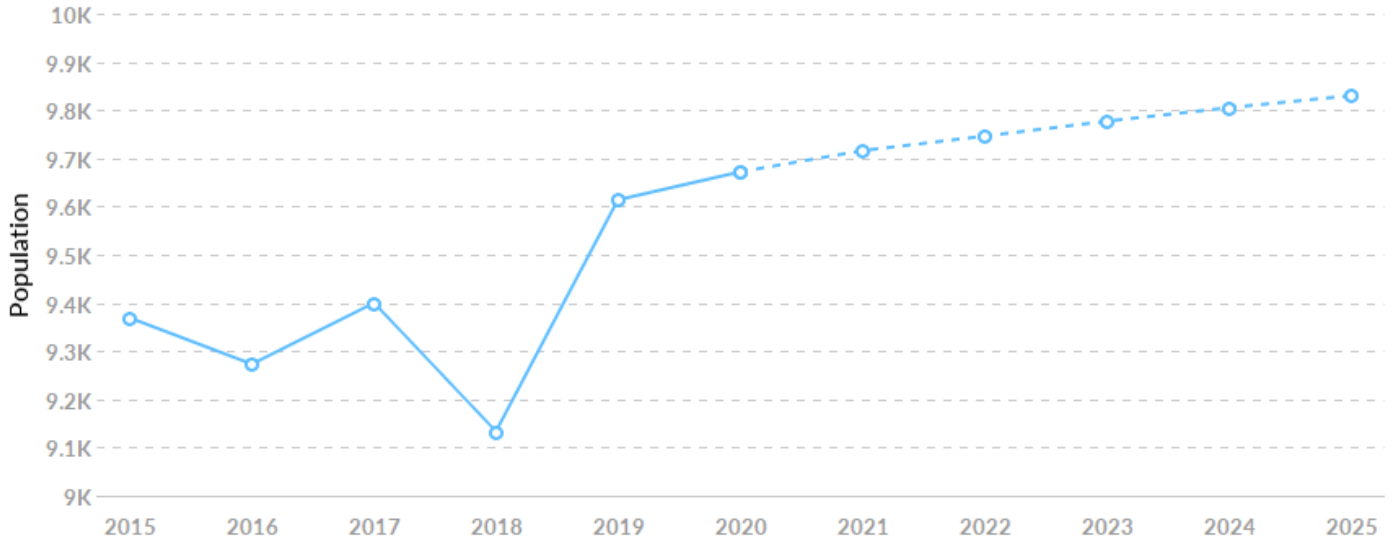

Economy Overview

9,672

Population (2020)

Population **grew by 302** over the last 5 years and is projected to **grow by 158** over the next 5 years.

1,812

Total Regional Employment

Jobs **grew by 175** over the last 5 years and are projected to **grow by 85** over the next 5 years.

2020 Labor Force Breakdown

Population breakdown data is not available at the ZIP level. Please choose a different region to see this data.

Educational Attainment

Educational attainment data is not available at the ZIP level. Please choose a different region to see this data.

Historic & Projected Trends

Population Trends

As of 2020 the region's population increased by 3.2% since 2015, growing by 302. Population is expected to increase by 1.6% between 2020 and 2025, adding 158.

Timeframe	Population
2015	9,369
2016	9,273
2017	9,400
2018	9,133
2019	9,614
2020	9,672
2021	9,716
2022	9,746
2023	9,777
2024	9,805
2025	9,830

Job Trends

From 2015 to 2020, jobs increased by **10.8%** in Waterford, CA (in Stanislaus county) (ZIP 95386) from 1,636 to **1,812**. This change **outpaced the national growth rate of 3.1% by 7.7%**.