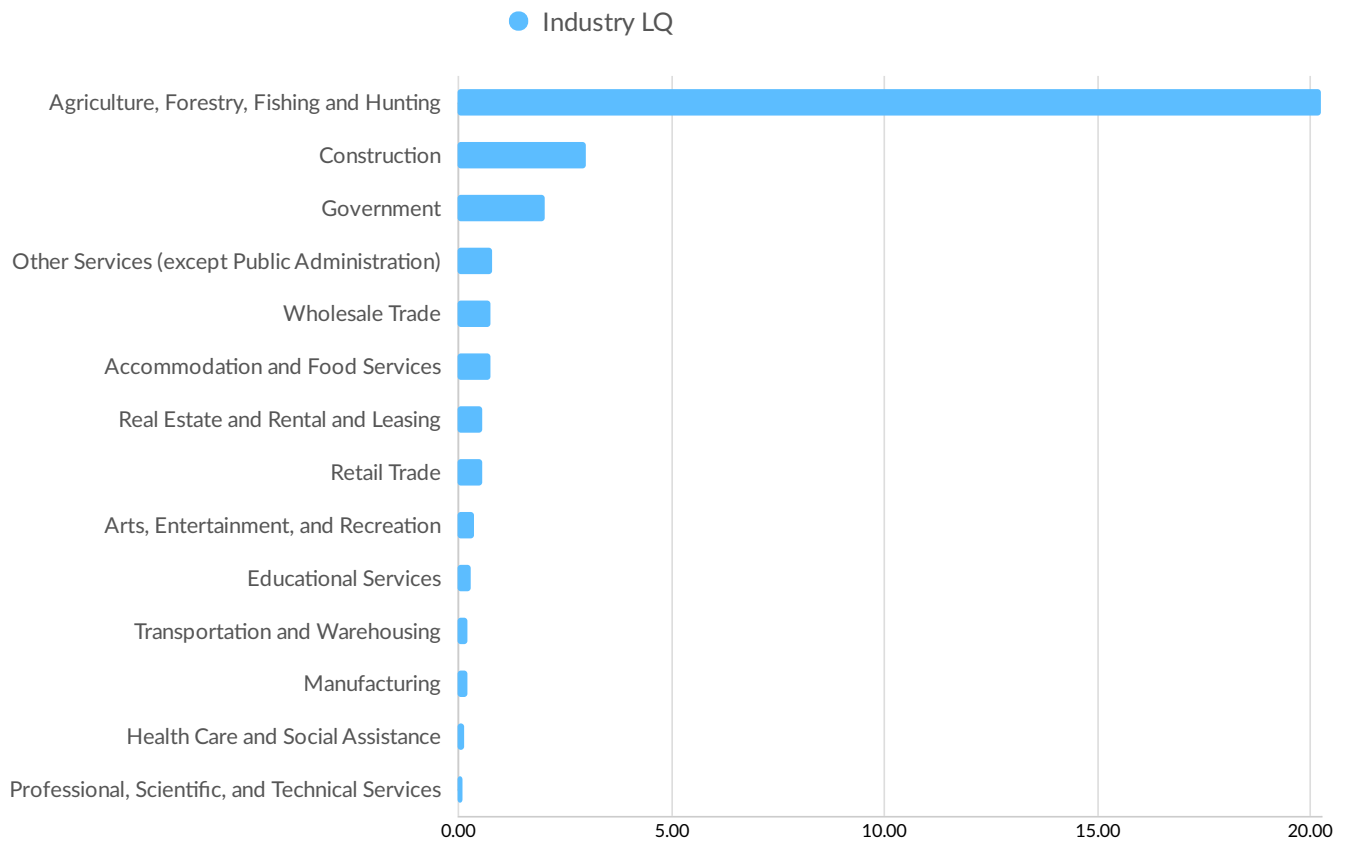

Top Industry LQ