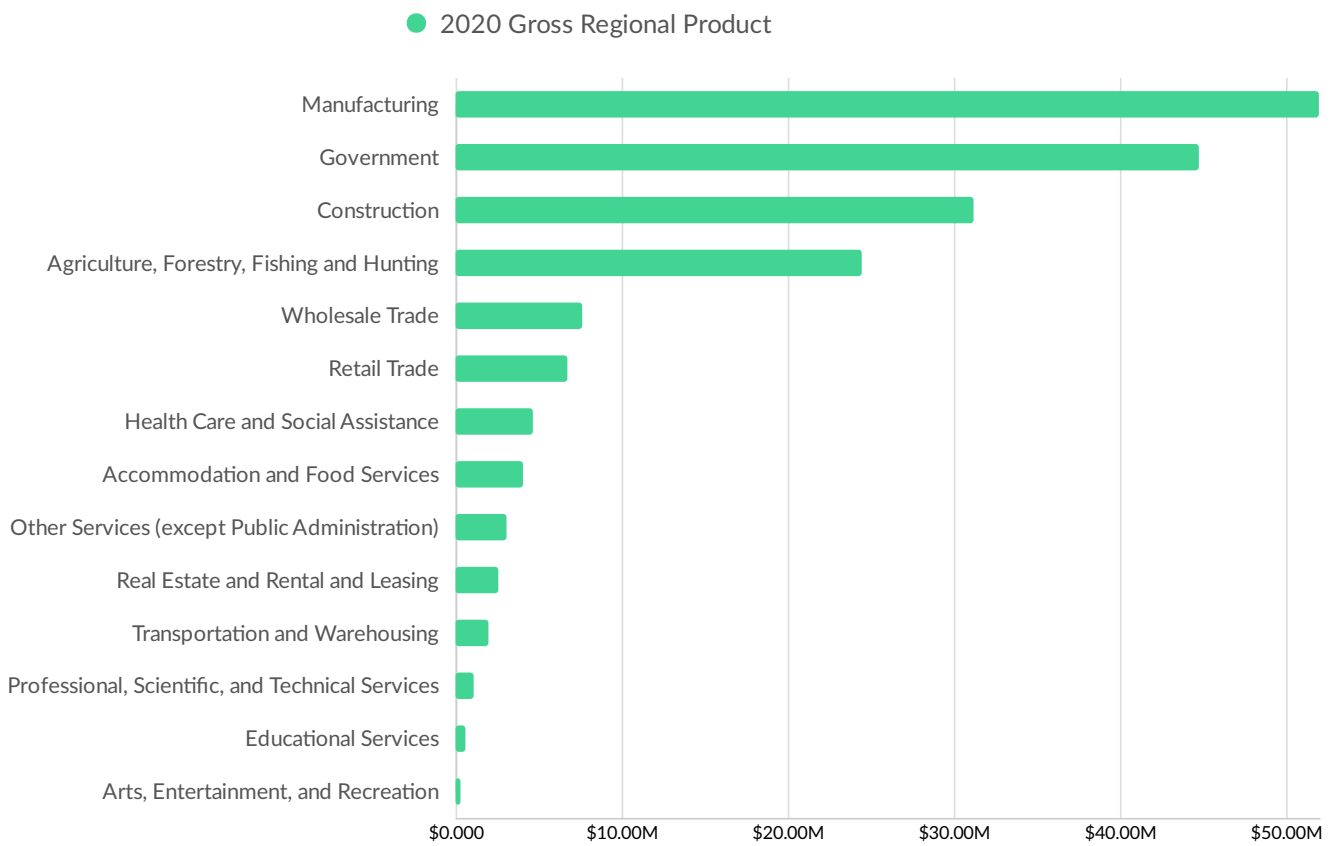

Top Industry GRP